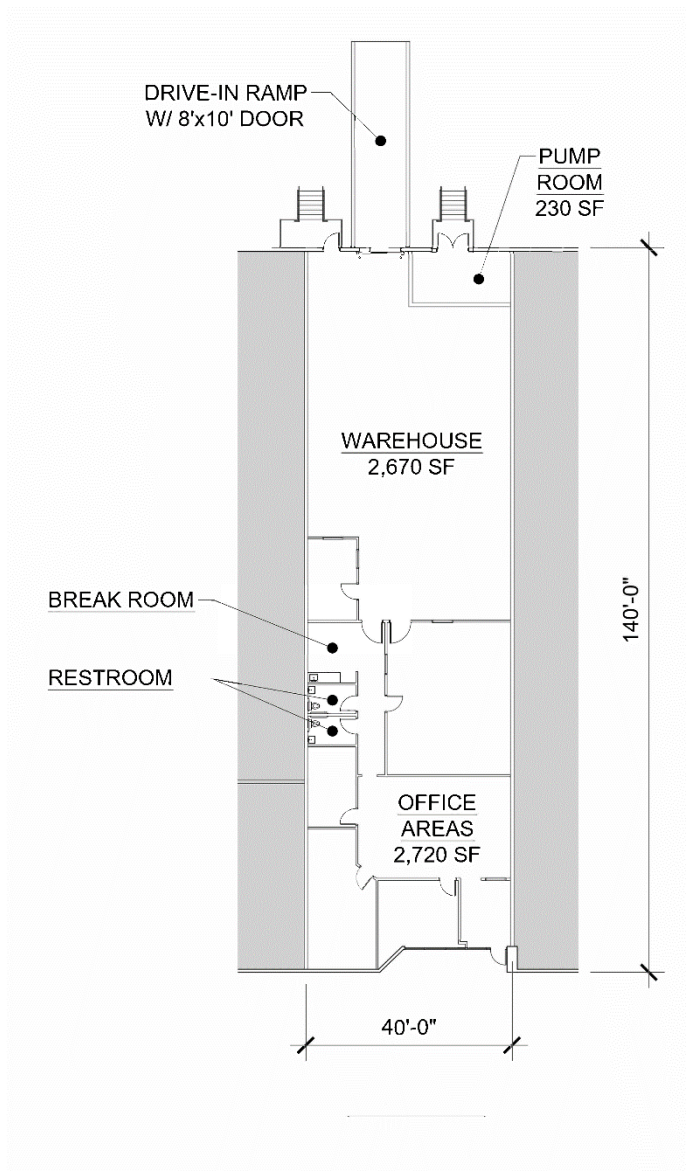

Location

- Located 6.5 miles from Interstate 75 via the Canton Road Connector
- Hartsfield-Jackson Atlanta International Airport: 30.6 miles
- Atlanta: 22.7 miles

Suite 1024
5,620 s.f.
2,720 s.f. office

Reed Davis
O: +1 404 995 2227
M: +1 404 844 9128
reed.davis@am.jll.com

Bob Currie
O: +1 404 995 2280
M: +1 404 368 7111
bob.currie@am.jll.com