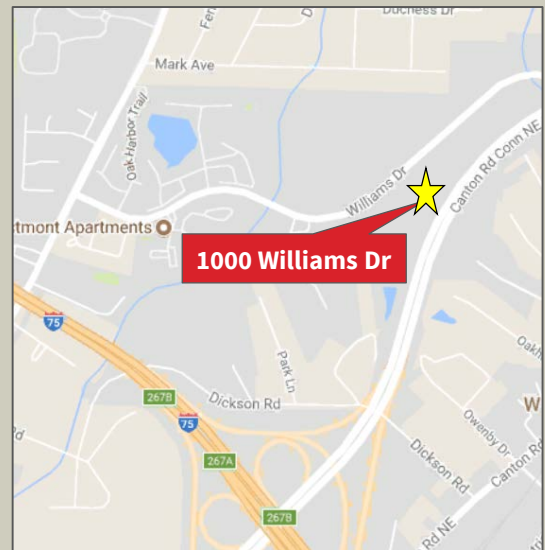

For Lease

Northgate Distribution Center | 5,620 SF available

1000 Williams Drive
Suite 1024
Marietta, GA 30066

Property highlights

- 84,124 s.f. total building size
- 2,720 s.f. office
- 18' – 20' clear height
- 40'w x 40'd column spacing
- 1 dock-high door
- 1 drive-in door
- 150' shared truck court depth
- Located in an Opportunity Zone
- Rear load

Reed Davis
O: +1 404 995 2227
M: +1 404 844 9128
reed.davis@am.jll.com

Bob Currie
O: +1 404 995 2280
M: +1 404 368 7111
bob.currie@am.jll.com

Location

- Located 6.5 miles from Interstate 75 via the Canton Road Connector
- Hartsfield-Jackson Atlanta International Airport: 30.6 miles
- Atlanta: 22.7 miles